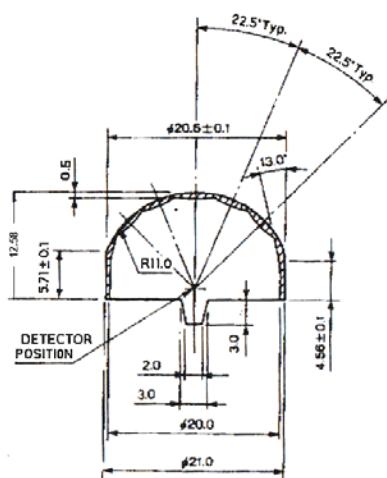

## Properties

Model Nr.	TR243
Suitable for, Range min.:	0.2 Meter
Range max.:	4 Meters
Typical mounting position:	Ceiling
Alternative mounting position:	Close range people detection
Horizontal angle:	100°
Vertical Angle:	+/- 45°
Lens size:	21mm dia.
Focal length:	11mm
Front window needed:	No
1st Advantage:	Wide angle
2nd Advantage:	Small

## Drawing

KUBE Golfball Lens TR243

Field of View (Side View)

Field of View (Top View)